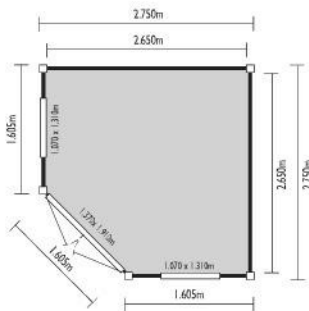

# Valo 210

Dimensions	Internal	External (excl. overhangs)
Width	2.640m	2.750m
Depth	2.640m	2.750m
Ridge Height	-	2.860m
Area	6.44m <sup>2</sup>	7.62m <sup>2</sup>