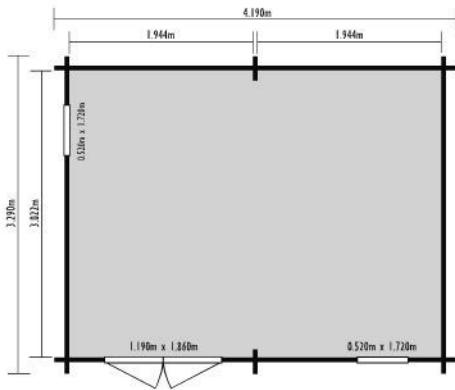

Tuleva

With its unique contemporary design the Tuleva makes an ideal space outside the home. This model benefits from double doors to the front and two tall and slender windows to maximise the natural light inside.

Dimensions	Internal	External (excl. overhangs)
Width	3.922m	4.190m
Depth	3.022m	3.290m
Ridge Height	-	2.828m
Area	11.85m²	13.78m²

Key features

- 34mm
  Log thickness
- EPDM roof covering
- Toughened glass single glazing
- Log connection

→ www.finnforest.co.uk
For list of stockists and more