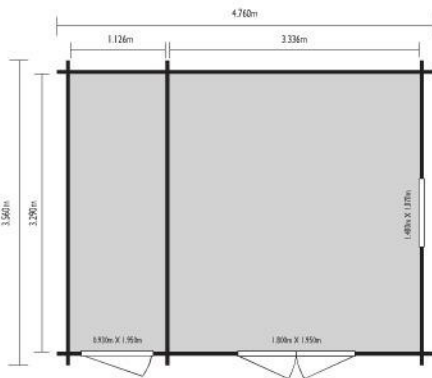

Talo 210

Dimensions	Internal	External (excl. overhangs)
Width	4.490m	4.760m
Depth	3.290m	3.560m
Ridge Height	-	2.550m
Area	14.77m ²	16.95m ²

The Talo offers a multitude of uses. Features double doors to the front, side window with 'tilt and turn' mechanism and lockable side room, ideal for storage. Also benefits from a low door threshold.