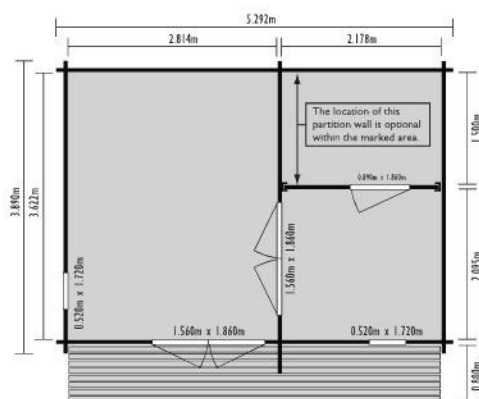

Suoja

With its three rooms and moveable internal partition wall the Suoja is versatile as well as practical.

Tall but slender windows provide a contemporary look and maximise the light from outside. Comes complete with decked terrace.

Note: This model comes with square green roof shingle tiles

Dimensions	Internal	External (excl. overhangs)
Width	5.024m	5.292m
Depth	3.622m	4.589m
Ridge Height	-	3.216m
Area	18.20m ²	24.28m ²

Key features