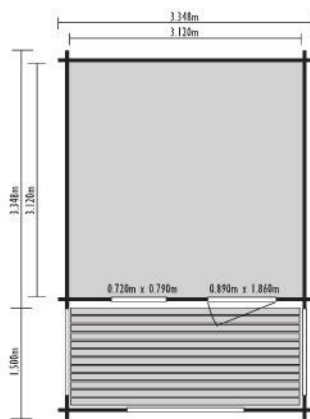

Seita

Dimensions	Internal	External (excl. overhangs)
Width	3.120m	3.348m
Depth	3.120m	4.848m
Ridge Height	-	2.632m
Area	9.73m ²	16.23m ²

The Seita incorporates a single room and external balustraded deck terrace. During the warmer months you can use the cabin to the full and spill out onto the deck to gain the full benefit of the summer sun.