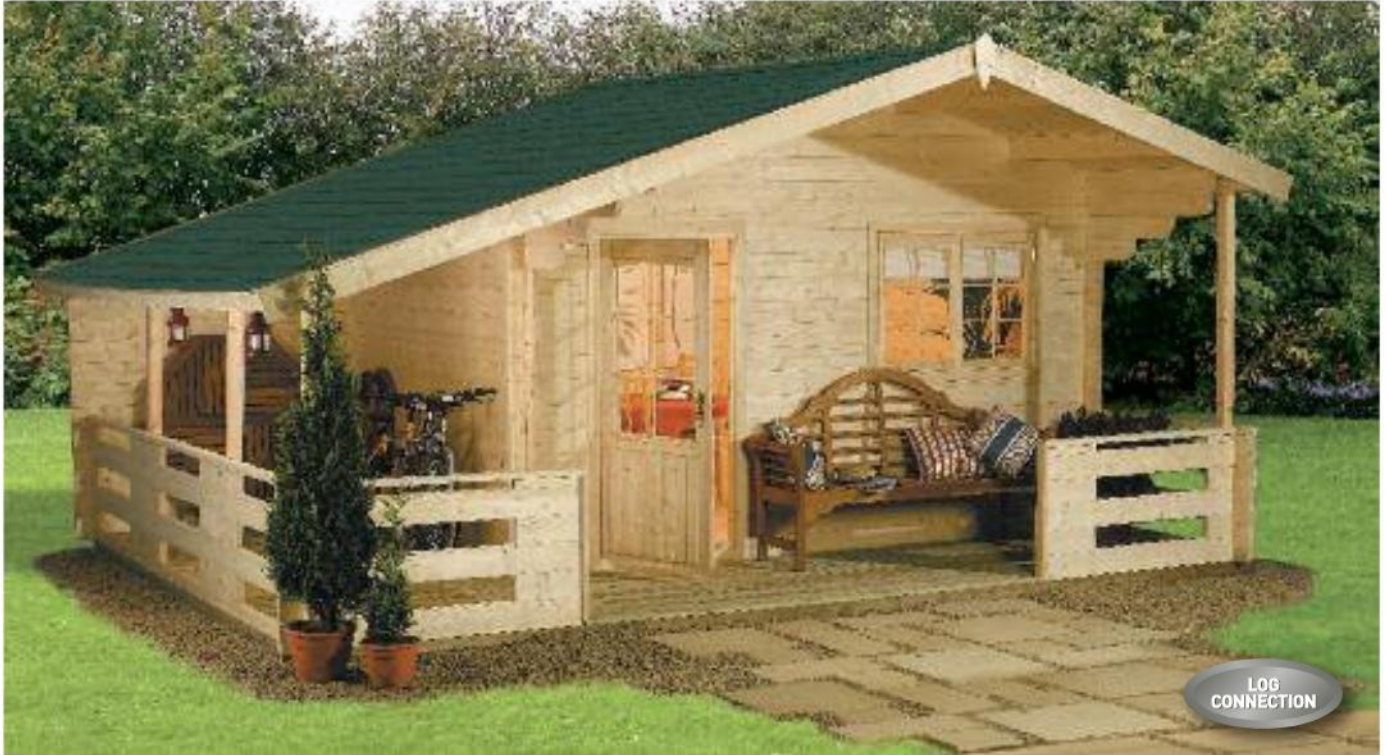

Pori

The Pori has a covered decked terrace and large single room area – ideal as a games room, home office or summerhouse for the family. Comes complete with decked terrace.

Dimensions	Internal	External (excl. overhangs)
Width	5.640m	5.900m
Depth	3.634m	5.394m
Ridge Height	-	3.130m
Area	20.50m ²	31.82m ²

Key features

Helppo

Complete with its covered decked terrace the Helppo provides an ideal garden retreat. The main room can serve a multitude of uses and the covered area to the side provides ideal storage.