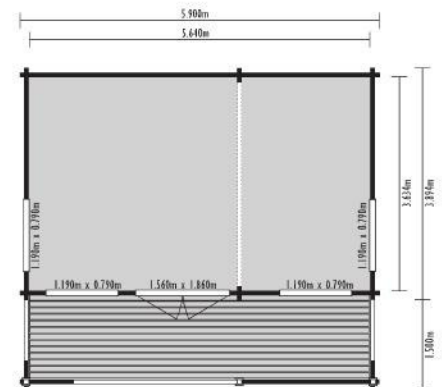

Pori

The Pori has a covered decked terrace and large single room area – ideal as a games room, home office or summerhouse for the family. Comes complete with decked terrace.

Dimensions	Internal	External (excl. overhangs)
Width	5.640m	5.900m
Depth	3.634m	5.394m
Ridge Height	-	3.130m
Area	20.50m ²	31.82m ²

Dimensions	Internal	External (excl. overhangs)
Width	3.732m	5.700m
Depth	2.832m	4.500m
Ridge Height	-	2.970m
Area	10.57m ²	25.65m ²

Key features

→ www.finnforest.co.uk
For list of stockists and more