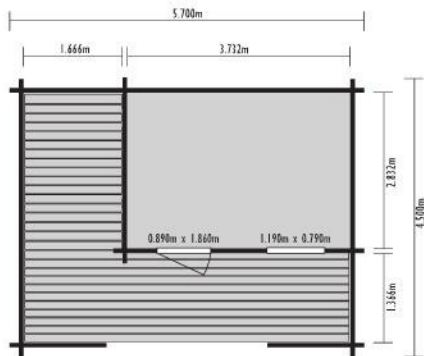

Helppo

Complete with its covered decked terrace the Helppo provides an ideal garden retreat. The main room can serve a multitude of uses and the covered area to the side provides ideal storage.

Dimensions	Internal	External (excl. overhangs)
Width	3.732m	5.700m
Depth	2.832m	4.500m
Ridge Height	-	2.970m
Area	10.57m²	25.65m²