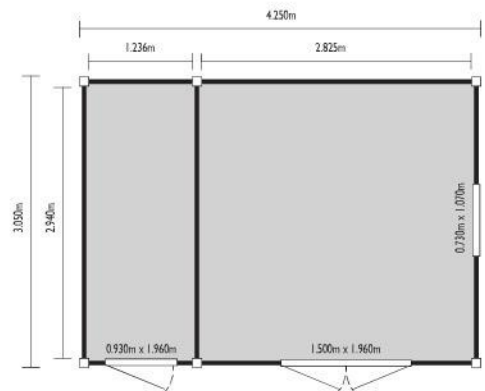

# Lohi 210

An extremely practical and versatile log cabin with good sized main room and handy lockable storage space via a separate side door. Main double doors are partially glazed with single window to the side. Ideal uses include, workshop, gardening room and garden storage. Also benefits from a low door threshold.

| Dimensions   | Internal            | External (excl. overhangs) |
|--------------|---------------------|----------------------------|
| Width        | 4.140m              | 4.250m                     |
| Depth        | 2.940m              | 3.050m                     |
| Ridge Height | -                   | 2.930m                     |
| Area         | 12.17m <sup>2</sup> | 12.96m <sup>2</sup>        |