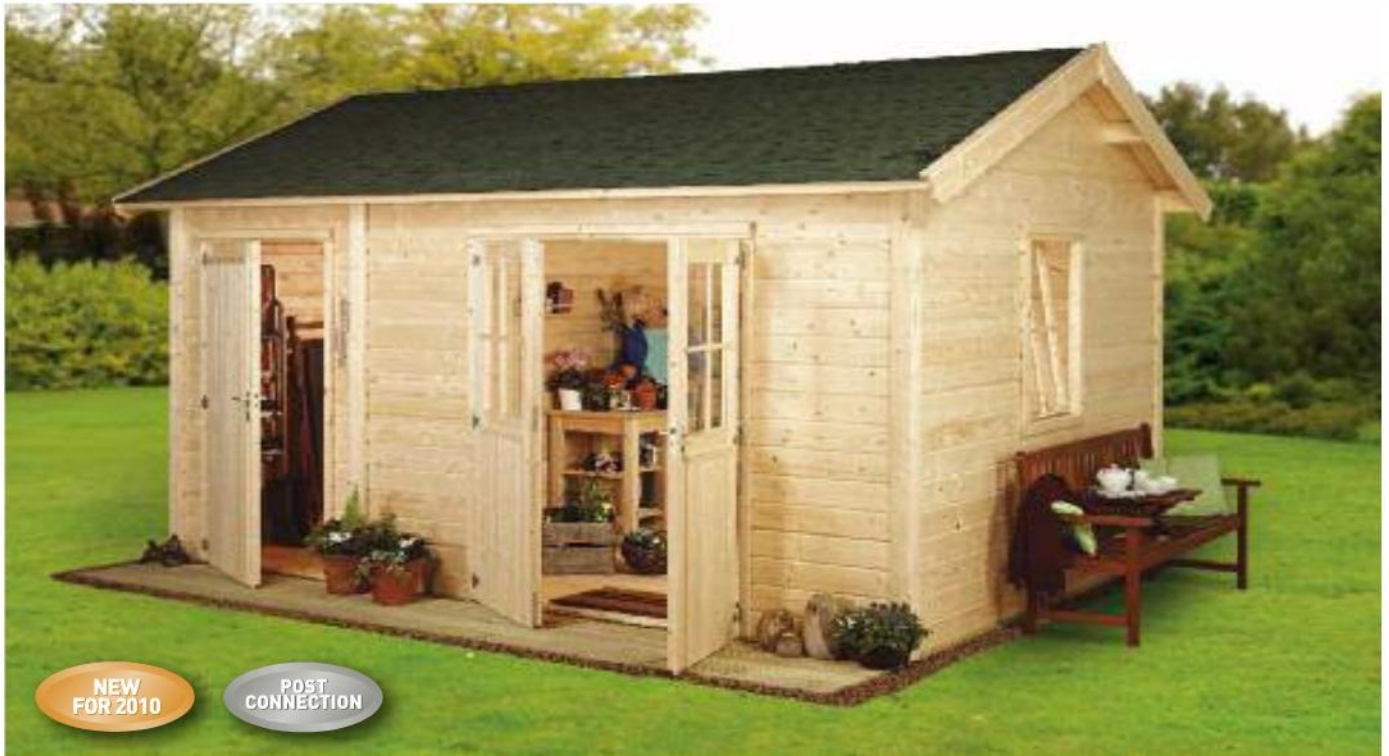

# Lohi 210

An extremely practical and versatile log cabin with good sized main room and handy lockable storage space via a separate side door. Main double doors are partially glazed with single window to the side. Ideal uses include, workshop, gardening room and garden storage. Also benefits from a low door threshold.