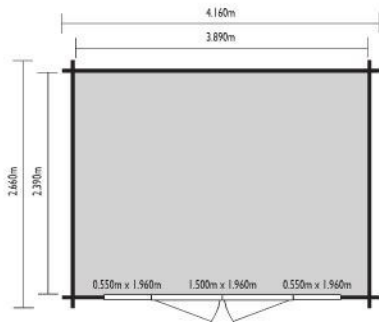

# Mirva 210

The Mirva 210 has lockable double doors and additional side windows to the front which attract further light inside, creating an airy and spacious feel.

Dimensions	Internal	External (excl. overhangs)
Width	3.890m	4.160m
Depth	2.390m	2.660m
Ridge Height	-	2.550m
Area	9.30m <sup>2</sup>	11.07m <sup>2</sup>