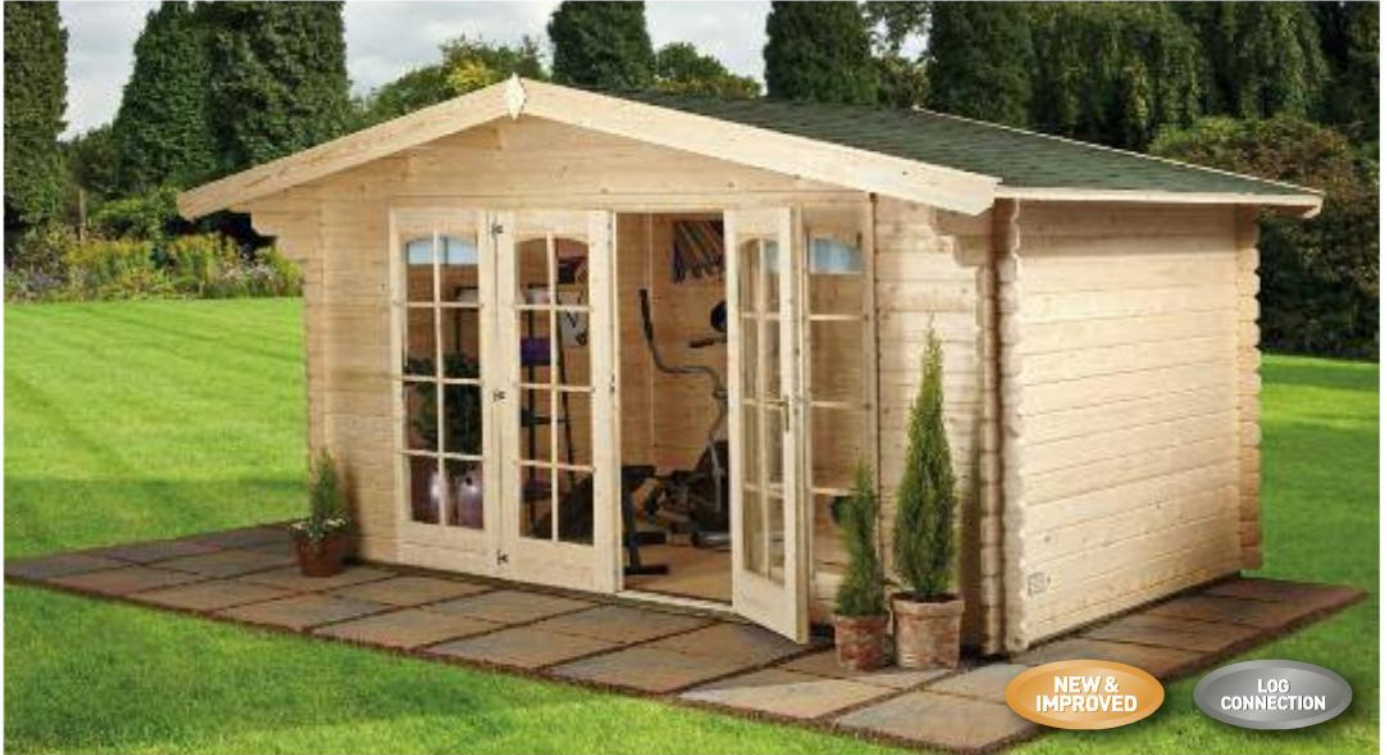

# Mirva 210

The Mirva 210 has lockable double doors and additional side windows to the front which attract further light inside, creating an airy and spacious feel.

Dimensions	Internal	External (excl. overhangs)
Width	3.890m	4.160m
Depth	2.390m	2.660m
Ridge Height	-	2.550m
Area	9.30m <sup>2</sup>	11.07m <sup>2</sup>

## Key features

→ p45  
Woodstain & protector