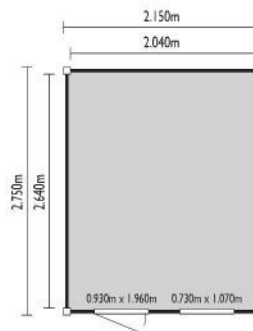

Lampi 210

Aava 210

The Lampi 210 benefits from a lockable partially glazed front door and has a hinged window.

An attractive compact log cabin with fully panelled main door and single window. Also benefits from a low door threshold.

Dimensions	Internal	External (excl. overhangs)
Width	2.360m	2.450m
Depth	2.360m	2.450m
Ridge Height	-	2.170m
Area	5.57m ²	6.00m ²

Dimensions	Internal	External (excl. overhangs)
Width	2.640m	2.750m
Depth	2.040m	2.150m
Ridge Height	-	2.660m
Area	5.39m ²	5.91m ²