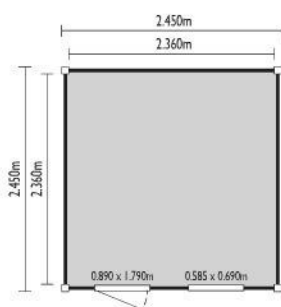

Lampi 210

Aava 210

The Lampi 210 benefits from a lockable partially glazed front door and has a hinged window.

An attractive compact log cabin with fully panelled main door and single window. Also benefits from a low door threshold.

Dimensions	Internal	External (excl. overhangs)
Width	2.360m	2.450m
Depth	2.360m	2.450m
Ridge Height	-	2.170m
Area	5.57m ²	6.00m ²

Dimensions	Internal	External (excl. overhangs)
Width	2.640m	2.750m
Depth	2.040m	2.150m
Ridge Height	-	2.660m
Area	5.39m ²	5.91m ²