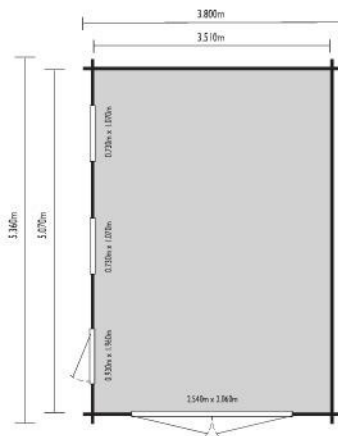

# Koppelo 210

Dimensions	Internal	External (excl. overhangs)
Width	3.510m	3.800m
Depth	5.070m	5.360m
Ridge Height	-	2.740m
Area	17.80m <sup>2</sup>	20.37m <sup>2</sup>

The Koppelo is an ideal choice for a workshop, garage or studio. Comes with lockable double doors to the front and a single door and opening windows to the side. The build quality of the Koppelo together with its clever 'tilt and turn' windows and shingle tile roof sets it apart from its rivals. Also benefits from a low door threshold.

## Key features

- 

44mm  
Log thickness
- 

Square roof shingle tiles
- 

Tilt and turn windows
- 

Toughened glass single glazing
- 

Log connection

→ **p44**  
Extension kits