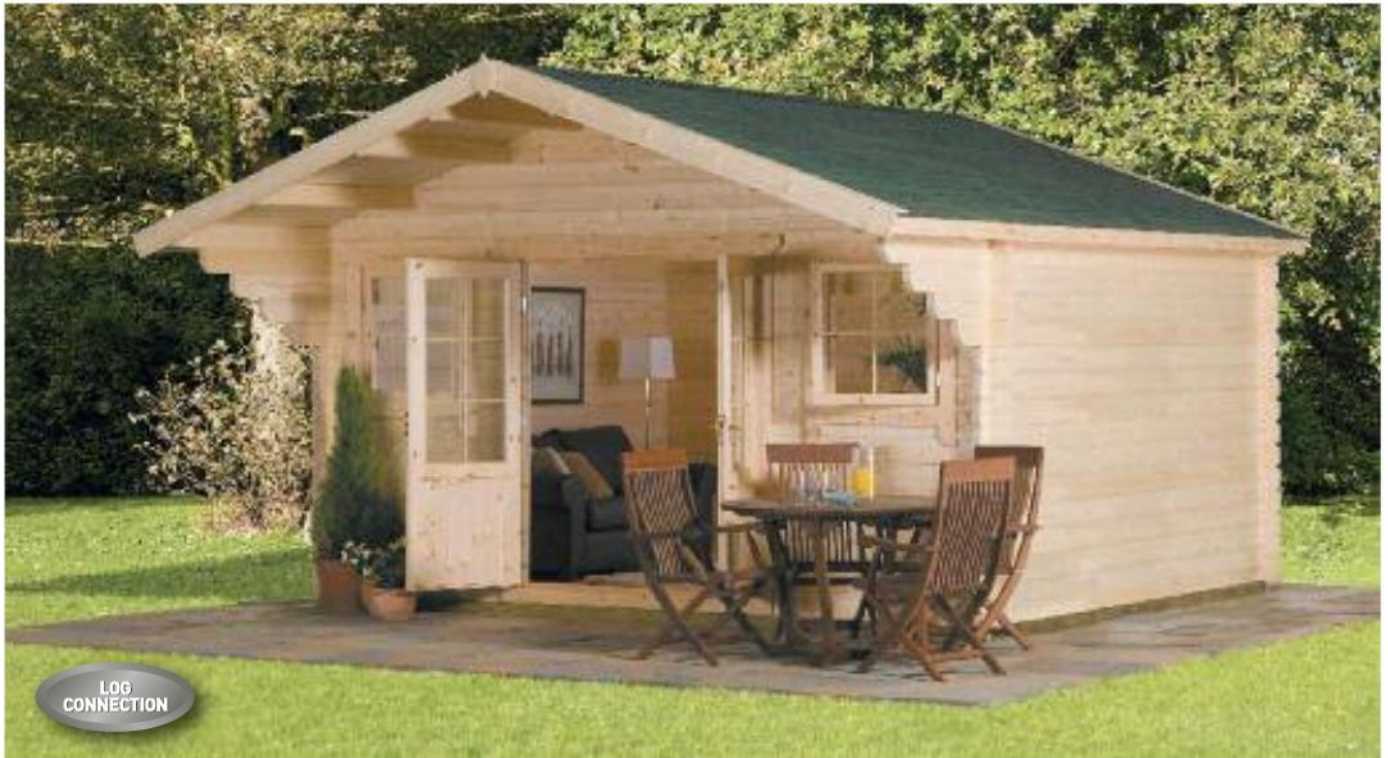

Kesa

Complete with its welcoming double doors and two windows, the single room Kesa is made from a 44mm log, providing a durable and solid structure.

The cabin is single glazed and the roof is finished off with quality square-cut roof shingle tiles.

Dimensions	Internal	External (excl. overhangs)
Width	4.172m	4.460m
Depth	3.512m	3.800m
Ridge Height	-	2.970m
Area	14.65m ²	16.95m ²

Key features

→ p44

For floor & roof insulation kits