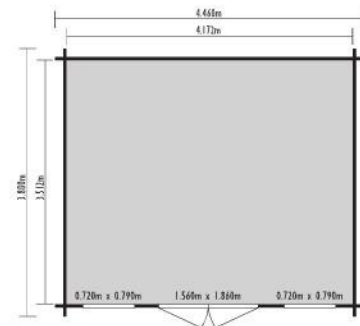

Kesa

Complete with its welcoming double doors and two windows, the single room Kesa is made from a 44mm log, providing a durable and solid structure.

The cabin is single glazed and the roof is finished off with quality square-cut roof shingle tiles.

Dimensions	Internal	External (excl. overhangs)
Width	4.172m	4.460m
Depth	3.512m	3.800m
Ridge Height	-	2.970m
Area	14.65m ²	16.95m ²

Key features

→ p44

For floor & roof insulation kits