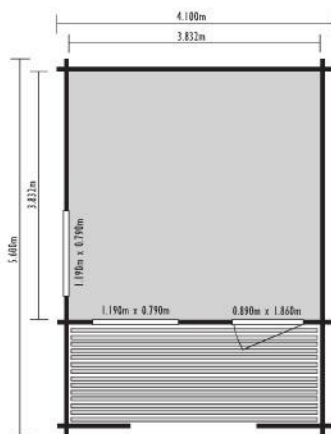

# Joki

Dimensions	Internal	External (excl. overhangs)
Width	3.832m	4.100m
Depth	3.832m	5.600m
Ridge Height	-	2.840m
Area	14.68m <sup>2</sup>	22.96m <sup>2</sup>

Traditional in design, the Joki makes the perfect complement to any garden. The substantial main room area serves a variety of uses and comes with a decked terrace with balustrade as standard.