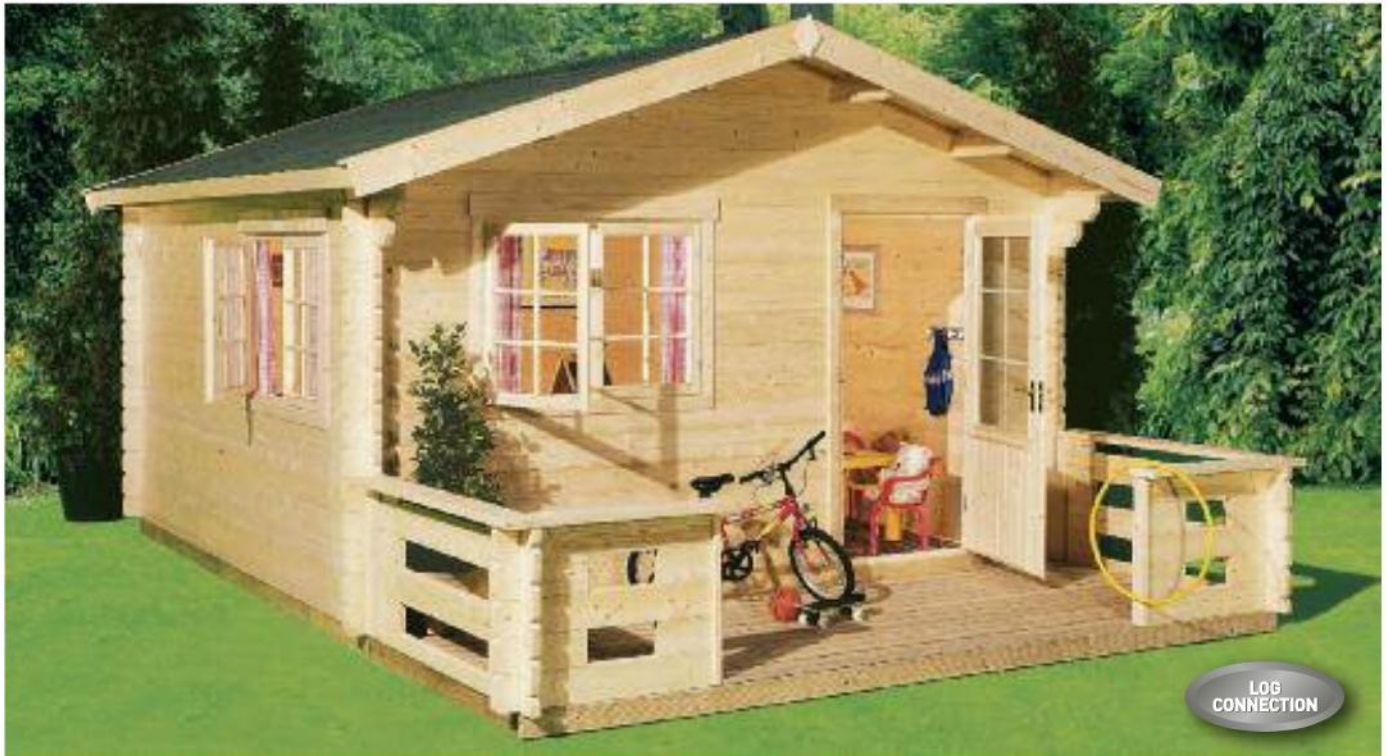

# Joki

Dimensions	Internal	External (excl. overhangs)
Width	3.832m	4.100m
Depth	3.832m	5.600m
Ridge Height	-	2.840m
Area	14.68m <sup>2</sup>	22.96m <sup>2</sup>

Traditional in design, the Joki makes the perfect complement to any garden. The substantial main room area serves a variety of uses and comes with a decked terrace with balustrade as standard.