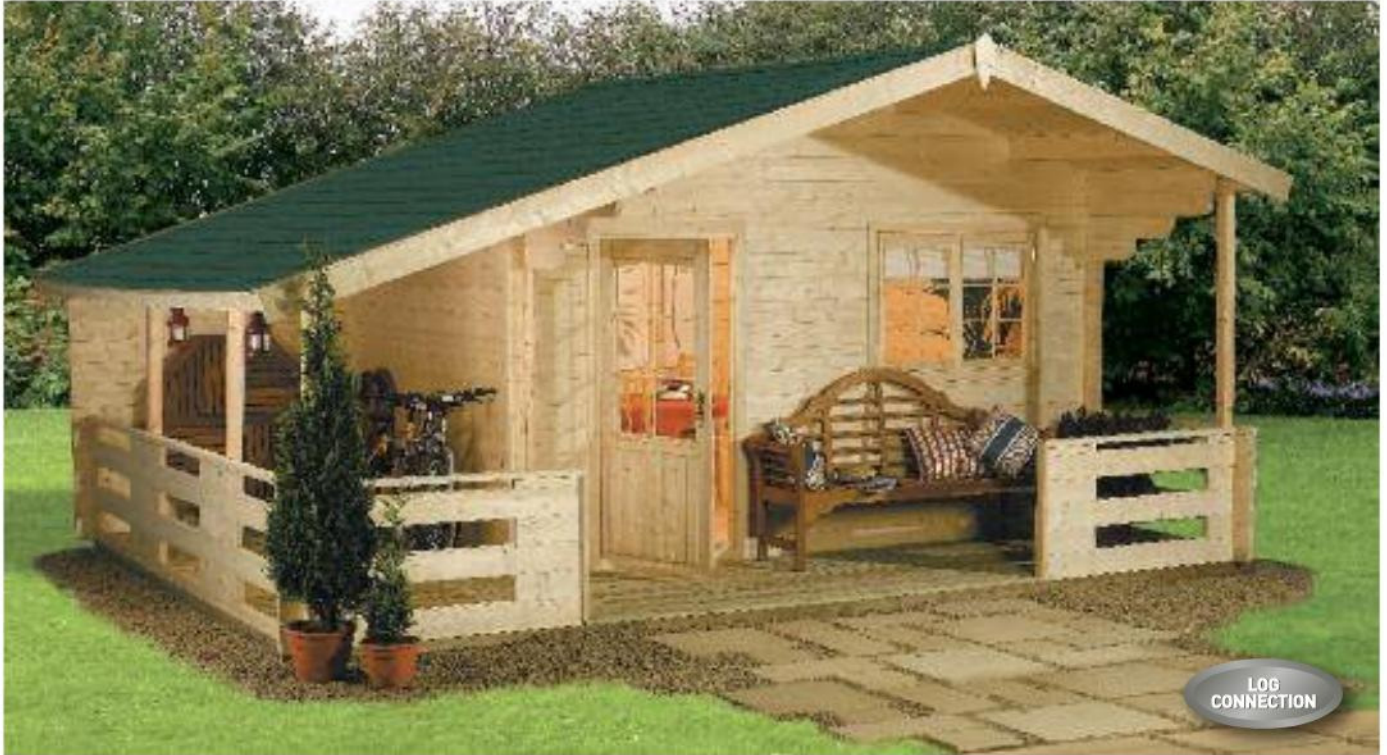

Helppo

Complete with its covered decked terrace the Helppo provides an ideal garden retreat. The main room can serve a multitude of uses and the covered area to the side provides ideal storage.

Dimensions	Internal	External (excl. overhangs)
Width	3.732m	5.700m
Depth	2.832m	4.500m
Ridge Height	-	2.970m
Area	10.57m ²	25.65m ²