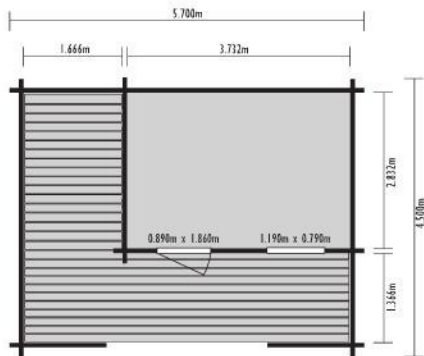

Helppo

Complete with its covered decked terrace the Helppo provides an ideal garden retreat. The main room can serve a multitude of uses and the covered area to the side provides ideal storage.

Dimensions	Internal	External (excl. overhangs)
Width	3.732m	5.700m
Depth	2.832m	4.500m
Ridge Height	-	2.970m
Area	10.57m ²	25.65m ²