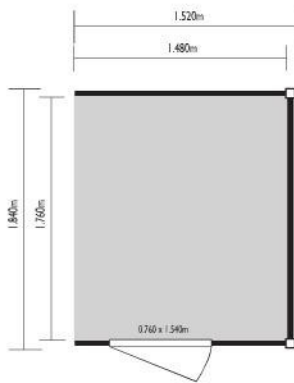

Optional extras

Ala 210 extension kit

A useful addition to your cabin, the Ala 210 provides almost 3 square metres of storage space, ideal for such items as bicycles and garden furniture. Features lockable door. →p42 for compatibility

Key features

Dimensions	Internal	External (excl. overhangs)
Width	1.480m	1.520m
Depth	1.760m	1.840m
Ridge Height	-	1.890m
Area	2.580m ²	2.800m ²

Note: There may be limitations as to the siting of this extension, please see individual pages for details or consult your stockist.

The Ala is designed as a self contained extension and no attempt should be made to cut out access holes in the cabin walls as this would compromise the integrity of the cabin's structure.

Insulation kits